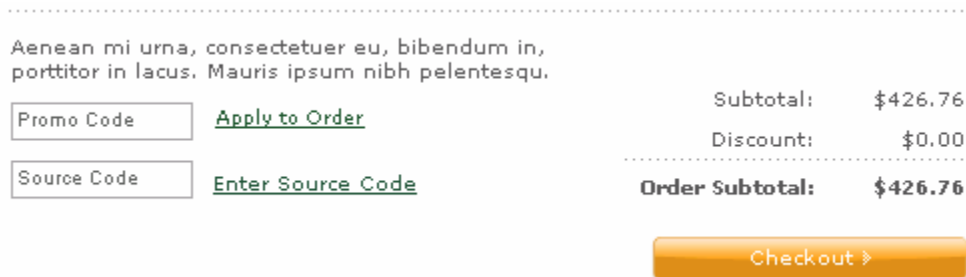

Shopping Cart

You will reach the shopping cart each time you add to cart, or by clicking the yellow shopping cart button in the upper right hand side of the screen. Clicking on this box will take you to the Cart.

Shopping Cart indicator and link.

Bottom portion of the Shopping Cart page.

After customizing items and moving them to the Cart, the user will see the Shopping Cart page. The example shown it lists 15 items: 5 Medium Slate, 5 Large Slate, and 5 Large Stone shirts. For each item in the cart, the price of the apparel is shown along with the quantity for that line. The total charges for customization are shown for each line. In the first line shown in the subtotal is equal to $(\$23.99 \times 3) + \$13.38 = \$85.35$.